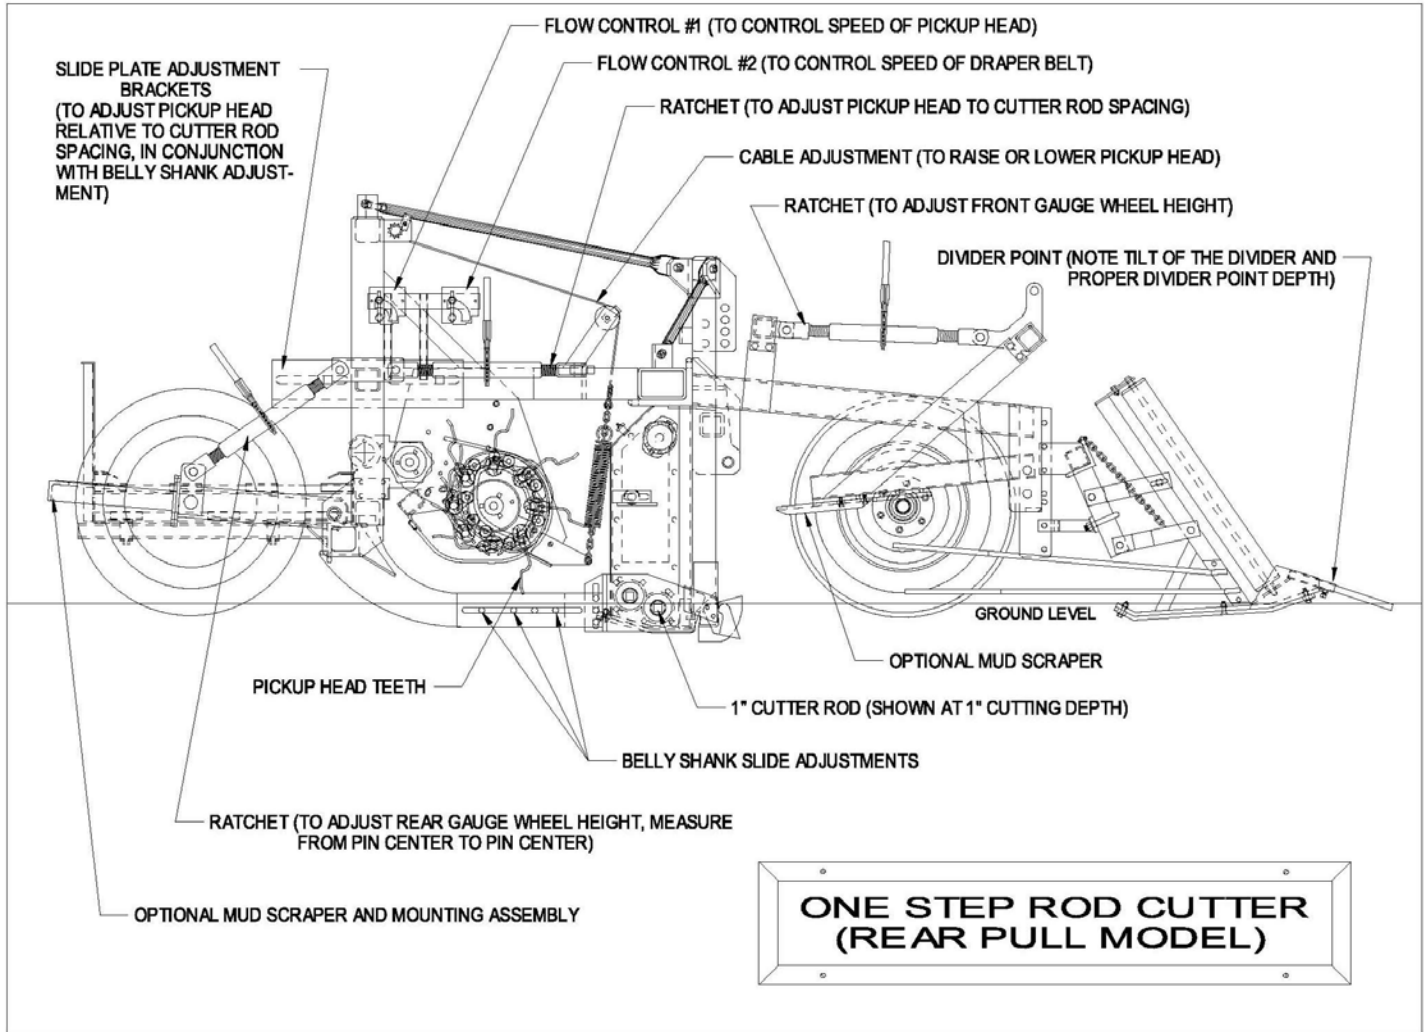

## 12 Row-30 One Step w / Center Delivery

## Standard Shank 12 Row-22 w / Semi-end Delivery

For more information see your local authorized Pickett Equipment dealer

www.pickettequipment.com  
1-800-473-3559

Heavy duty cushion shank option for use in rockier conditions to help absorb the shock when striking a solid object. Powered hydraulically, this shank will deliver the power and forgiveness needed in adverse conditions.

**ONE STEP UNITS AVAILABLE**

Approx. Wt.  
w/ Gauge Wheels  
and Dividers

4030	4 Row, 30" Spacing	4140
6030	6 Row, 30" Spacing	4800
8022	8 Row, 22" Spacing	4960
C8022	8 Row, 22" Spacing	5520
C8030	8 Row, 30" Spacing	6360
C1222	12 Row, 22" Spacing	7460
C1230	12 Row, 30" Spacing	10800