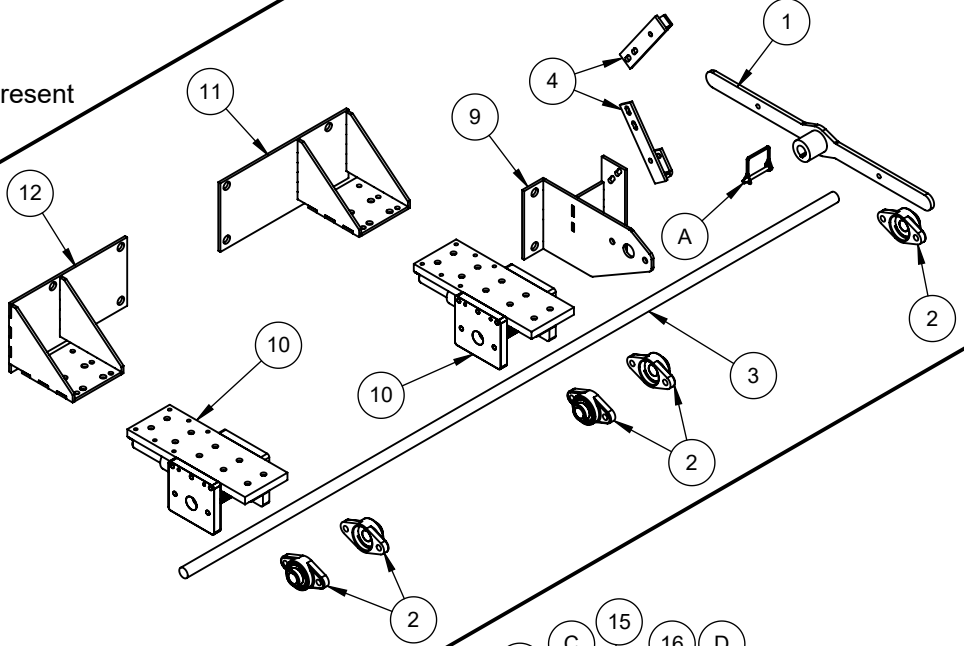

Gear Shift Lever Assembly