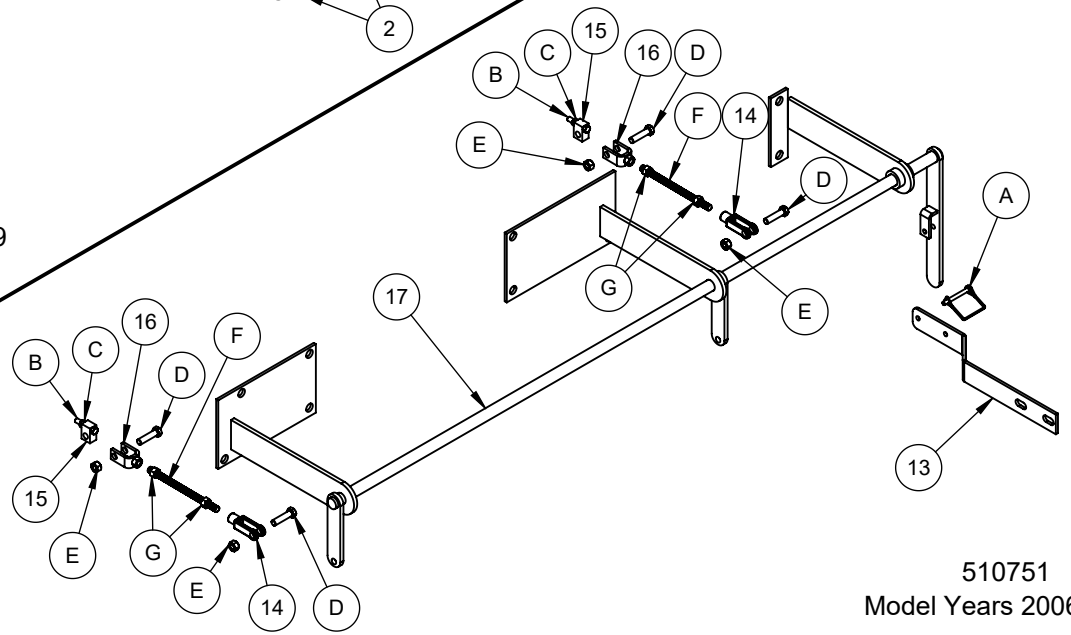

511372
Model Years 2017-2019

510751
Model Years 2006-2016