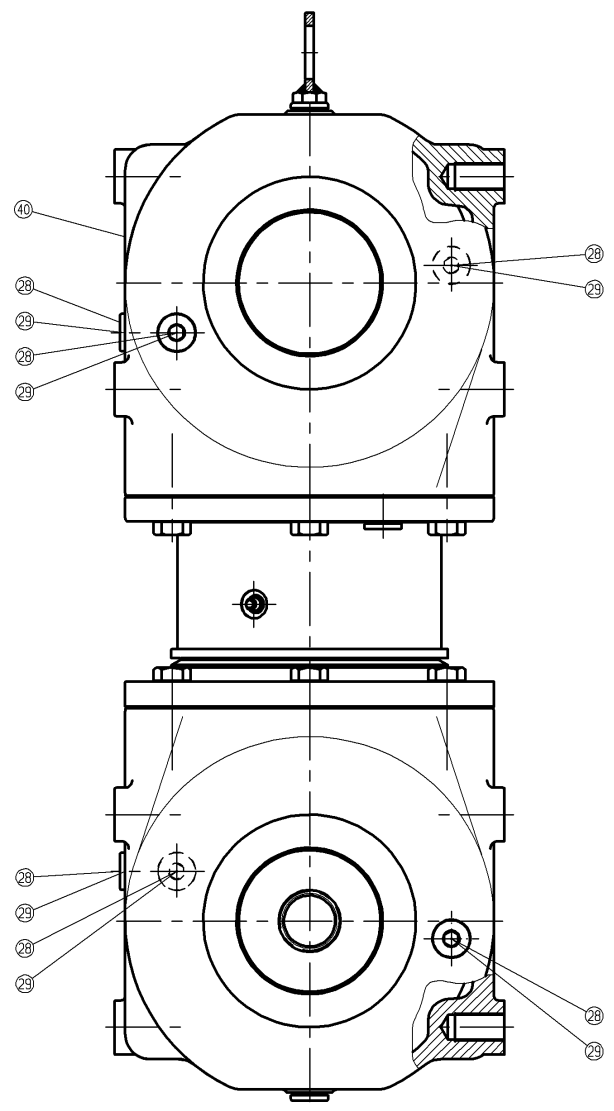

PTO Swivel Gear Box
107021

"A"
SHIMS AS REQUIRED