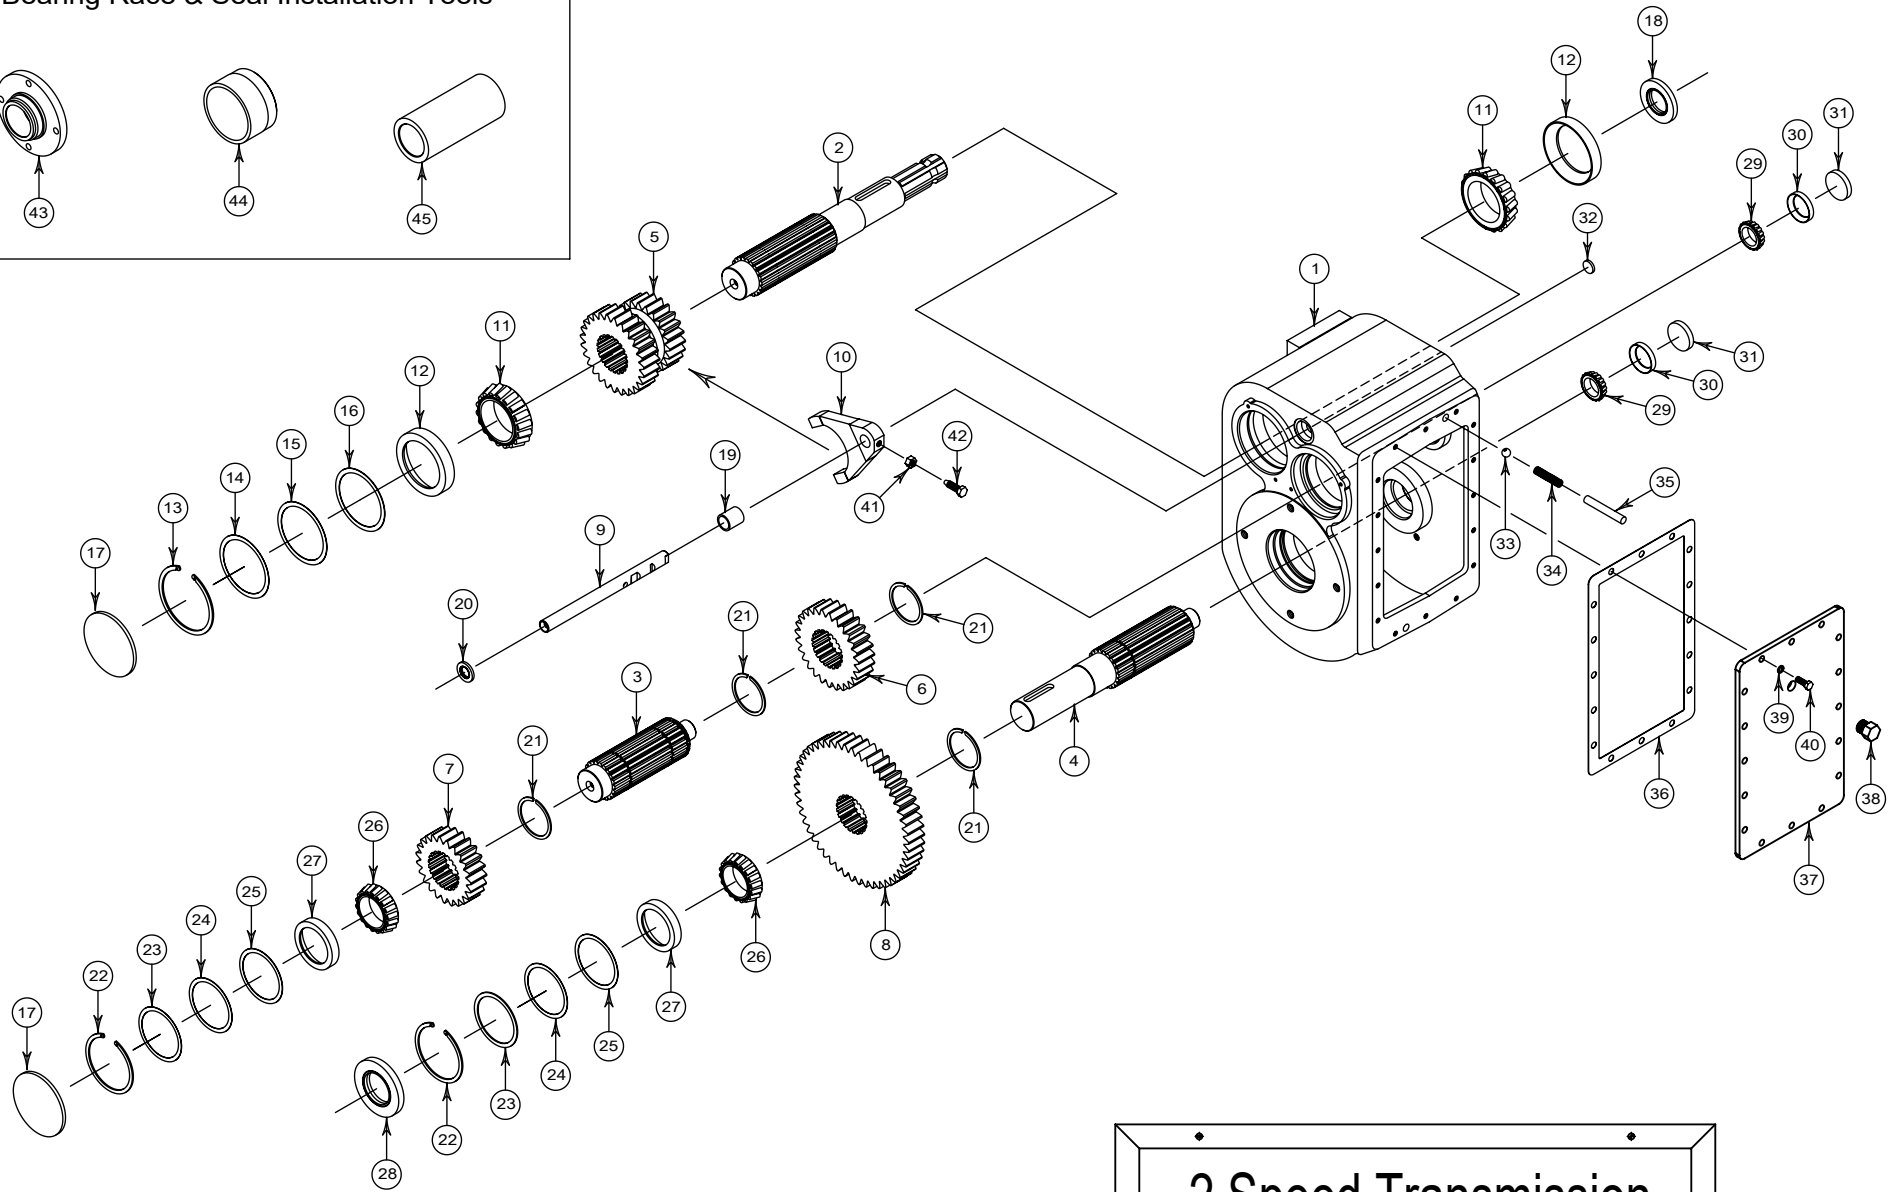

Bearing Race & Seal Installation Tools

2 Speed Transmission

2 Speed Transmission # 510120-500/350

Parts List

<u>Item No.</u>	<u>Part No.</u>	<u>Qty</u>	<u>Description</u>
1.	510121	1	Transmission Housing
2.	510117	1	Input Shaft
3.	510116	1	Counter Shaft
4.	510115	1	Output Shaft
5.	510923	1	Input Cluster Gear (26 & 22 Tooth)
6.	510925	1	Lo-Driven Gear (28 Tooth)
7.	510924	1	Hi-Driven Gear (23 Tooth)
8.	510922	1	Output Gear (52 Tooth)
9.	510126	1	Shift Rail
10.	510127	1	Shift Fork
11.	102150	2	Bearing Cone
12.	102151	2	Bearing Cup
13.	118033	1	Snap Ring (internal)
14.	510146	1	Shim, Bearing (.020") (use as needed to achieve proper shaft end play)
15.	510147	1	Shim, Bearing (.025") (use as needed to achieve proper shaft end play)
16.	510148	1	Spacer, Bearing (.250")
17.	116039	2	Plug, 4 5/8" Expansion Type
18.	119209	1	Seal, Input
19.	510138	1	Shift Rail Spacer
20.	119210	1	Seal, Shift Rail
21.	118034	4	Snap Ring (external)
22.	118035	2	Snap Ring (internal)
23.	510130	1	Shim, Bearing (.010") (use as needed to achieve proper shaft end play)
24.	510131	1	Shim, Bearing (.020") (use as needed to achieve proper shaft end play)
25.	510132	1	Shim, Bearing (.015") (use as needed to achieve proper shaft end play)
26.	102152	2	Bearing Cone
27.	102153	2	Bearing Cup
28.	119211	1	Seal, Output
29.	102148	2	Bearing Cone
30.	102149	2	Bearing Cup
31.	116037	2	2 1/4" Cup Plug
32.	116036	1	7/8" Cup Plug
33.	102163	1	1/2" Detent Ball
34.	510137	1	Detent Spring
35.	510136	1	Shift Rail Spring Spacer
36.	510185	1	Inspection Cover Gasket
37.	510135	1	Inspection Cover
38.	116041	1	Breather Plug
39.		16	3/8" Lock Washer
40.		16	3/8" x 1" NC Hex Bolt