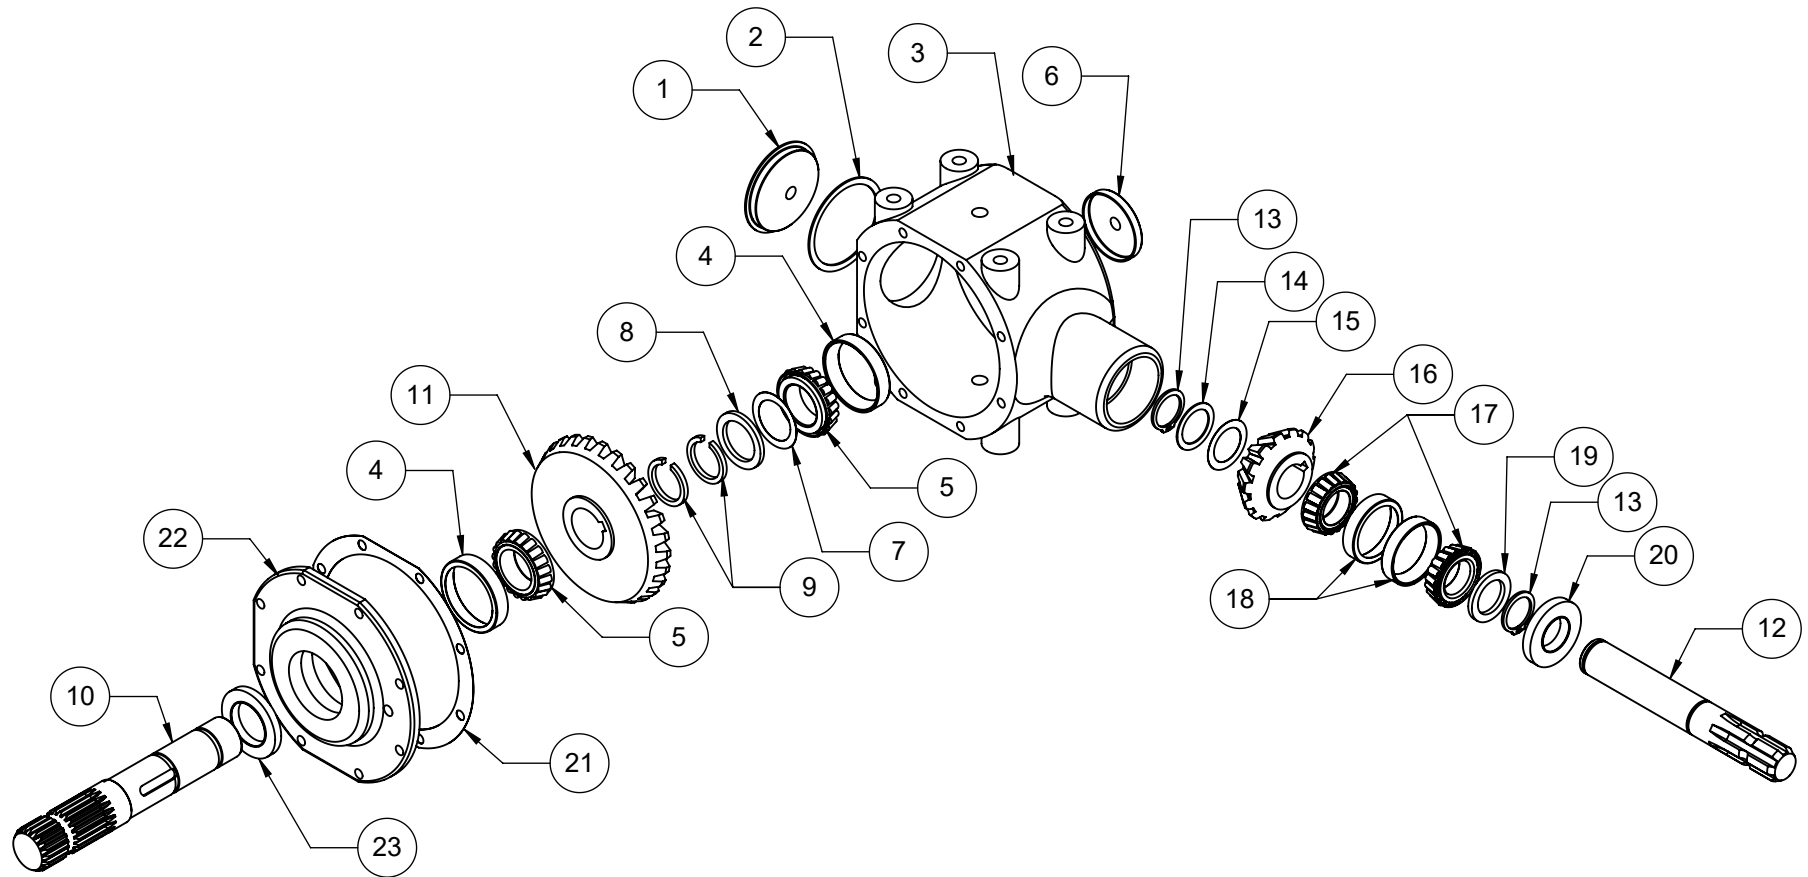

PRAIRIE 2 TO 1
GEAR BOX (LH Rotation)

Part No.

107041
2019-Present

Transition Auger 2 to 1 GEAR BOX - PART # 107041 (LH Rotation) (2019 – Present)

Parts List

<u>Item No.</u>	<u>Part No.</u>	<u>Qty.</u>	<u>Description</u>
1.	116025	1	Cover, Stamping
2.	107037	1	Gasket, Stamping Cover
3.	103191	1	Housing
4.	102227	2	Bearing, Cup
5.	102228	2	Bearing, Cone
6.	116046	1	Expansion Plug 2 3/4"
7.	119317	1	Shim
8.	123033	1	Washer
9.	118038	2	Retaining Ring
10.	119315-20	1	Shaft, Output 1 3/4" 20 Spline
11.	107028	1	Gear, 28T
12.	119316	1	Quill Shaft
13.	118039	2	Retaining Ring
14.	123034	1	Washer
15.	119318	1	Shim
16.	107029	1	Pinion Gear, 14T
17.	102037	2	Bearing, Cone
18.	102136	2	Bearing, Cup
19.	123032	1	Washer
20.	119300	1	Seal
21.	119319	1	Shim
22.	103189	1	Bearing Cover
23.	119301-20	1	Seal, Output Shaft 1 3/4"

Note: All PTO gear box assemblies are shipped without oil.