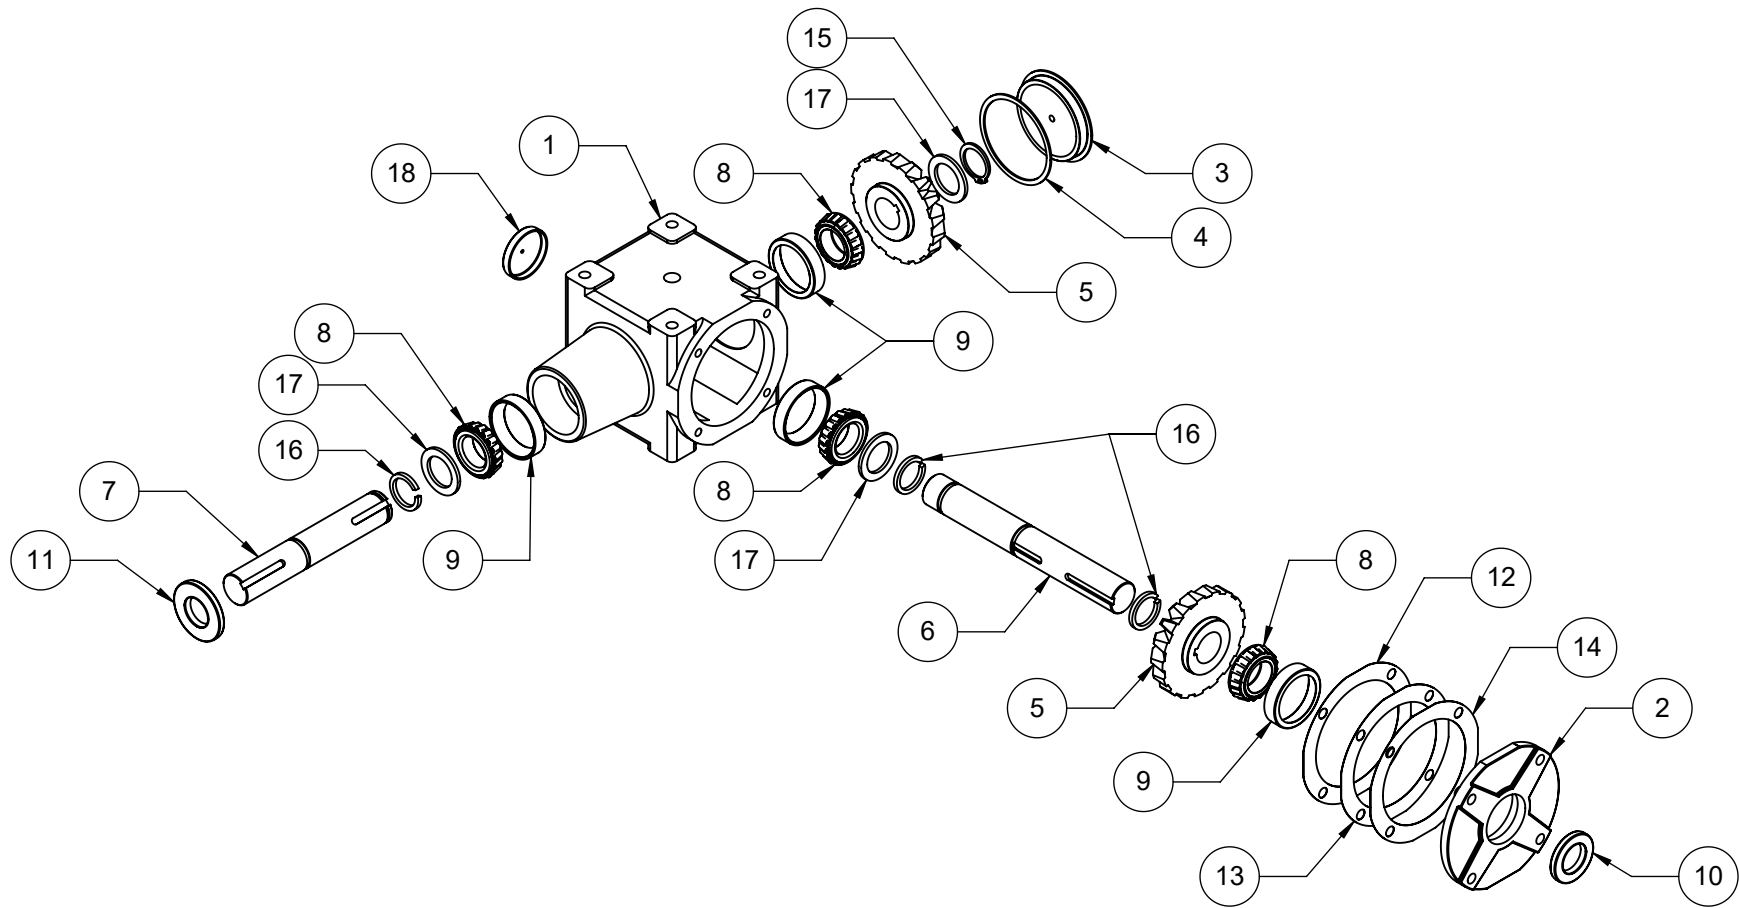

PRAIRIE 1 TO 1
GEAR BOX (LH Rotation)

Part No.
107023

Straw Chopper 1 to 1 GEAR BOX – LH Rotation – # 107023

Parts List

<u>Item No.</u>	<u>Part No.</u>	<u>Qty.</u>	<u>Description</u>
1.	108144	1	Case
2.	103190	1	Cover, Side Port
3.	116025	1	Cover, Stamping
4.	107037	1	Gasket, Stamping Cover
5.	107016	2	Gear 17T
6.	119295	1	Cross Shaft
7.	119296	1	Quill Shaft
8.	102085	4	Bearing Cone
9.	102086	4	Bearing Cup
10.	119275	1	Seal
11.	119274	1	Seal
12.	119127		Shim .005
13.	119128		Shim .0075
14.	119129		Shim .010
15.	106031	1	Snap Ring 1 1/4"
16.	118040	3	Snap Ring 1 1/4"
17.	123035	3	Washer 1 1/4"
18.	116026	1	Expansion Plug 2"

Note: All PTO gear box assemblies are shipped without oil.