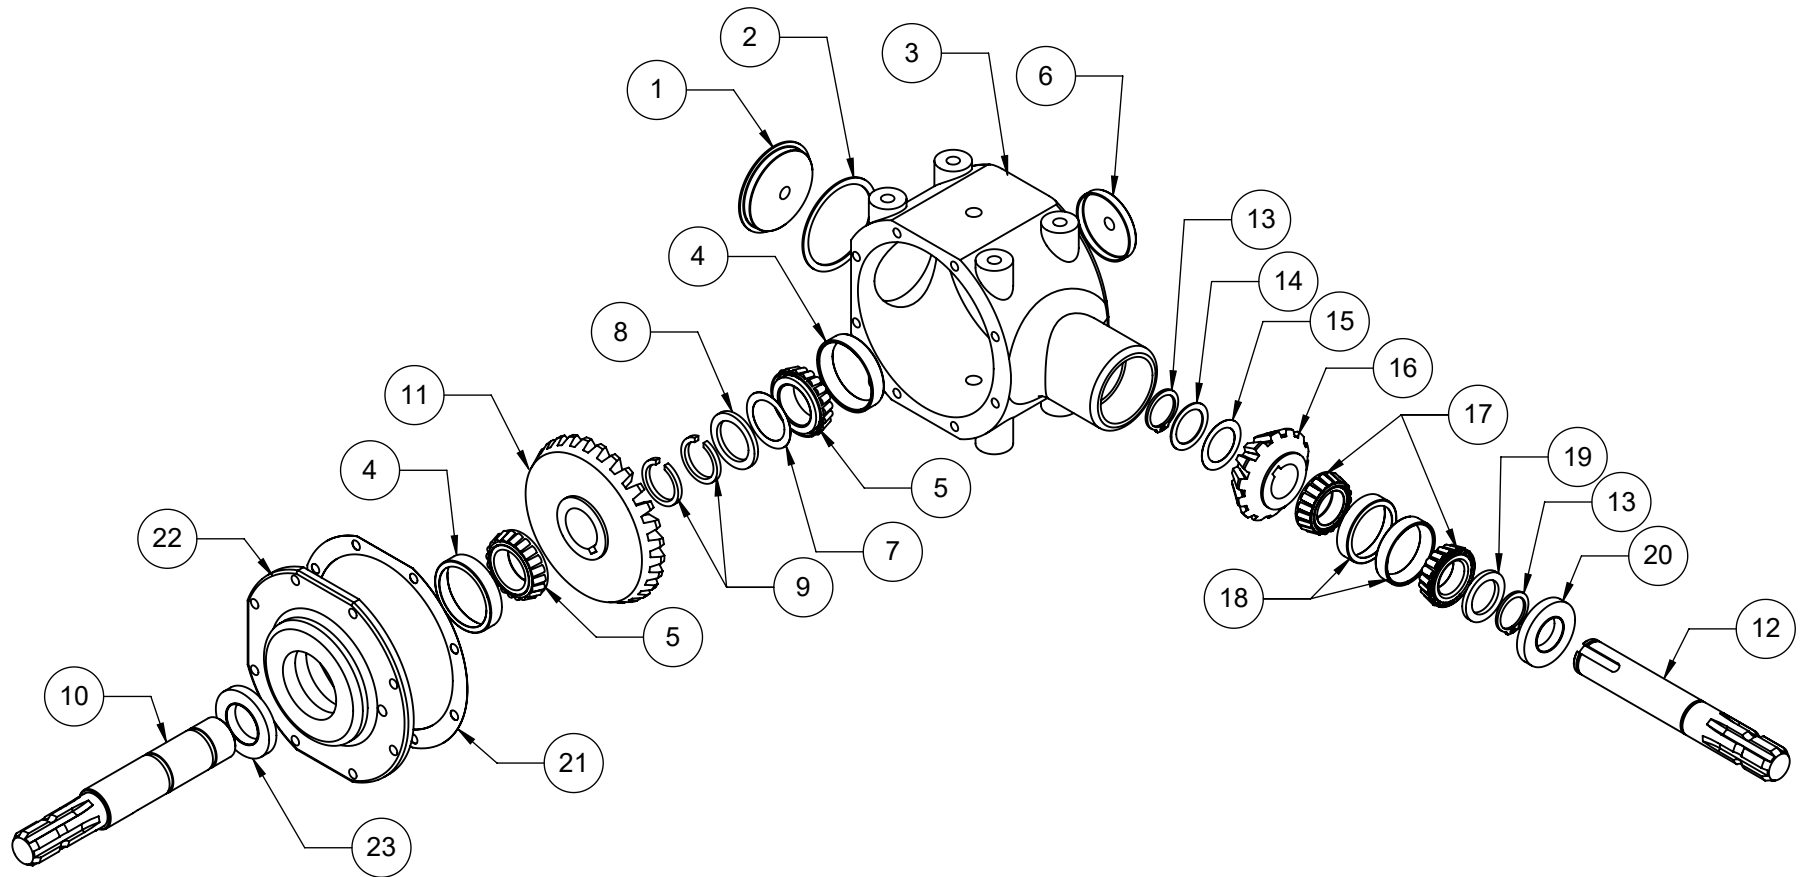

PRAIRIE 2 TO 1
GEAR BOX (LH Rotation)

Part No.

107026
2006 - 2018

Transition Auger 2 to 1 GEAR BOX - PART # 107026 (LH Rotation) (2006 – 2018)

Parts List

<u>Item No.</u>	<u>Part No.</u>	<u>Qty.</u>	<u>Description</u>
1.	116025	1	Cover, Stamping
2.	107037	1	Gasket, Stamping Cover
3.	103191	1	Housing
4.	102227	2	Bearing, Cup
5.	102228	2	Bearing, Cone
6.	116046	1	Expansion Plug 2 3/4"
7.	119317	1	Shim
8.	123033	1	Washer
9.	118038	2	Retaining Ring
10.	119315	1	Shaft
11.	107028	1	Gear, 28T
12.	119316	1	Quill Shaft
13.	118039	2	Retaining Ring
14.	123034	1	Washer
15.	119318	1	Shim
16.	107029	1	Pinion Gear, 14T
17.	102037	2	Bearing, Cone
18.	102136	2	Bearing, Cup
19.	123032	1	Washer
20.	119300	1	Seal
21.	119319	1	Shim
22.	103189	1	Bearing Cover
23.	119301	1	Seal

Note: All PTO gear box assemblies are shipped without oil.