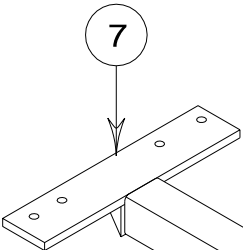

Combine Pickup Heads

Knife Mounts 2-3

Return to this page by clicking the upper right corner of any page in this section.

Knife Mounts

KNIFE MOUNTS (Combine Pickup Heads)

Parts List

<u>Item No.</u>	<u>Part No.</u>	<u>Description</u>
1.	940290	R.H. Knife Mount (Universal Platform)
2.	940289	L.H. Knife Mount (Universal Platform)
3.	940550	R.H. Knife Mount (Bob's Combine)
4.	940551	L.H. Knife Mount (Bob's Combine)
5.	940491	R.H. Knife Mount (Torsion Head)
6.	940490	L.H. Knife Mount (Torsion Head)
7.	940615	R.H. Knife Mount (JD model 914)
8.	940616	L.H. Knife Mount (JD model 914)
9.	940265-R	R.H. Knife Mount (Standard)
10.	940265-L	L.H. Knife Mount (Standard)