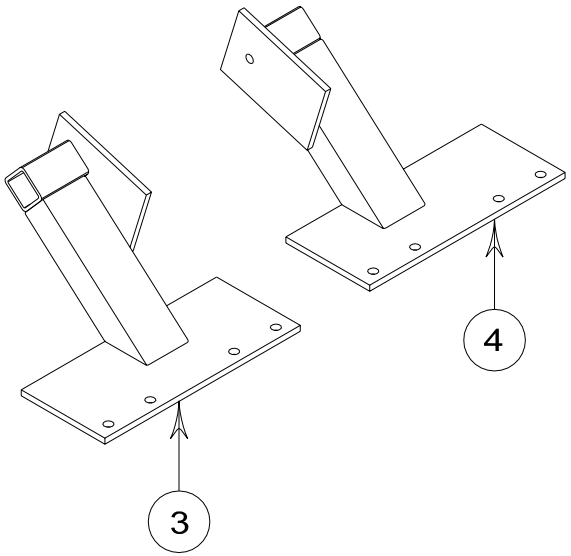

Combine Pickup Heads

Knife Mounts 2-3

Return to this page by clicking the upper right corner of any page in this section.

Knife Mounts

KNIFE MOUNTS (Combine Pickup Heads)

Parts List

<u>Item No.</u>	<u>Part No.</u>	<u>Description</u>
1.	940290	R.H. Knife Mount (Universal Platform)
2.	940289	L.H. Knife Mount (Universal Platform)
3.	940550	R.H. Knife Mount (Bob's Combine)
4.	940551	L.H. Knife Mount (Bob's Combine)
5.	940491	R.H. Knife Mount (Torsion Head)
6.	940490	L.H. Knife Mount (Torsion Head)
7.	940615	R.H. Knife Mount (JD model 914)
8.	940616	L.H. Knife Mount (JD model 914)
9.	940265-R	R.H. Knife Mount (Standard)
10.	940265-L	L.H. Knife Mount (Standard)