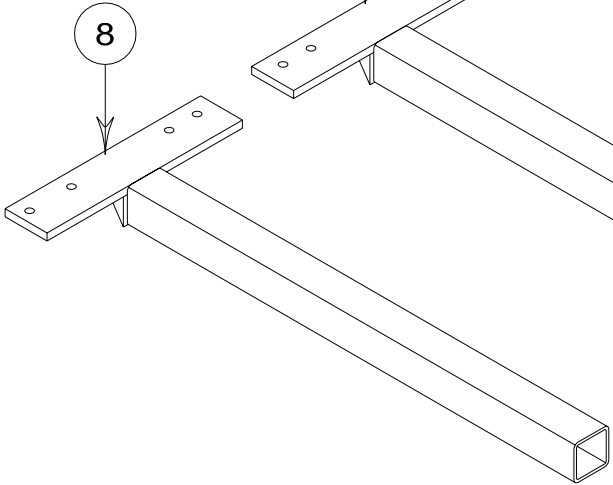

Combine Pickup Heads

Knife Mounts 2-3

Return to this page by clicking the upper right corner of any page in this section.

Knife Mounts

KNIFE MOUNTS (Combine Pickup Heads)

Parts List

<u>Item No.</u>	<u>Part No.</u>	<u>Description</u>
1.	940290	R.H. Knife Mount (Universal Platform)
2.	940289	L.H. Knife Mount (Universal Platform)
3.	940550	R.H. Knife Mount (Bob's Combine)
4.	940551	L.H. Knife Mount (Bob's Combine)
5.	940491	R.H. Knife Mount (Torsion Head)
6.	940490	L.H. Knife Mount (Torsion Head)
7.	940615	R.H. Knife Mount (JD model 914)
8.	940616	L.H. Knife Mount (JD model 914)
9.	940265-R	R.H. Knife Mount (Standard)
10.	940265-L	L.H. Knife Mount (Standard)