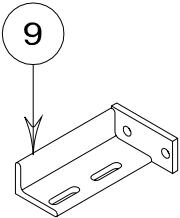

Combine Pickup Heads

Knife Mounts 2-3

Return to this page by clicking the upper right corner of any page in this section.

Knife Mounts

KNIFE MOUNTS (Combine Pickup Heads)

Parts List

<u>Item No.</u>	<u>Part No.</u>	<u>Description</u>
1.	940290	R.H. Knife Mount (Universal Platform)
2.	940289	L.H. Knife Mount (Universal Platform)
3.	940550	R.H. Knife Mount (Bob's Combine)
4.	940551	L.H. Knife Mount (Bob's Combine)
5.	940491	R.H. Knife Mount (Torsion Head)
6.	940490	L.H. Knife Mount (Torsion Head)
7.	940615	R.H. Knife Mount (JD model 914)
8.	940616	L.H. Knife Mount (JD model 914)
9.	940265-R	R.H. Knife Mount (Standard)
10.	940265-L	L.H. Knife Mount (Standard)