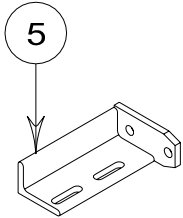

Combine Pickup Heads

Knife Mounts 2-3

Return to this page by clicking the upper right corner of any page in this section.

Knife Mounts

KNIFE MOUNTS (Combine Pickup Heads)

Parts List

<u>Item No.</u>	<u>Part No.</u>	<u>Description</u>
1.	940290	R.H. Knife Mount (Universal Platform)
2.	940289	L.H. Knife Mount (Universal Platform)
3.	940550	R.H. Knife Mount (Bob's Combine)
4.	940551	L.H. Knife Mount (Bob's Combine)
5.	940491	R.H. Knife Mount (Torsion Head)
6.	940490	L.H. Knife Mount (Torsion Head)
7.	940615	R.H. Knife Mount (JD model 914)
8.	940616	L.H. Knife Mount (JD model 914)
9.	940265-R	R.H. Knife Mount (Standard)
10.	940265-L	L.H. Knife Mount (Standard)