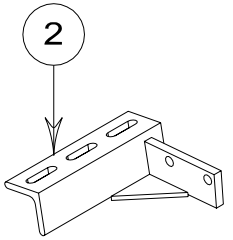

Combine Pickup Heads

Knife Mounts 2-3

Return to this page by clicking the upper right corner of any page in this section.

Knife Mounts

KNIFE MOUNTS (Combine Pickup Heads)

Parts List

<u>Item No.</u>	<u>Part No.</u>	<u>Description</u>
1.	940290	R.H. Knife Mount (Universal Platform)
2.	940289	L.H. Knife Mount (Universal Platform)
3.	940550	R.H. Knife Mount (Bob's Combine)
4.	940551	L.H. Knife Mount (Bob's Combine)
5.	940491	R.H. Knife Mount (Torsion Head)
6.	940490	L.H. Knife Mount (Torsion Head)
7.	940615	R.H. Knife Mount (JD model 914)
8.	940616	L.H. Knife Mount (JD model 914)
9.	940265-R	R.H. Knife Mount (Standard)
10.	940265-L	L.H. Knife Mount (Standard)